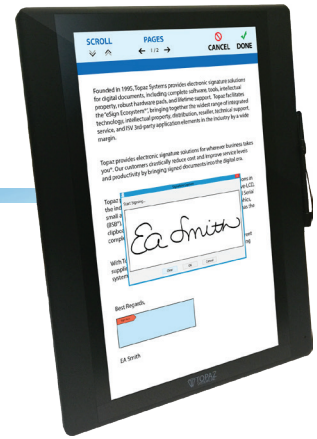

GemView 16 Tablet Display TD-LBK156 Series

The Topaz® GemView® 16 Tablet Display provides all the display advantages of a high-performance tablet with none of the IT drawbacks.

With its full-page, 15.6" high-resolution display and electronic pen, the GemView 16 allows for signing documents, playing videos, running ads, and more.

Key Features:

- Sleek, thin tablet design
- 15.6" full-page TFT LCD display
- GemGuard® antimicrobial pen
- Kensington mounting slots and standard VESA mounts
- Bundled with Topaz software solutions for GemView
- Signature seen on both the tablet display and computer screen

Models

TD-LBK156VA-USB-R
USB

Electronic Signature Solutions For
Wherever Business Takes You.®

GemView 16 Tablet Display Specifications

Dimensions 15.35" x 11.42" x 0.88"
390mm x 290mm x 22.35mm

Weight 1.88 kg
4.14 lb